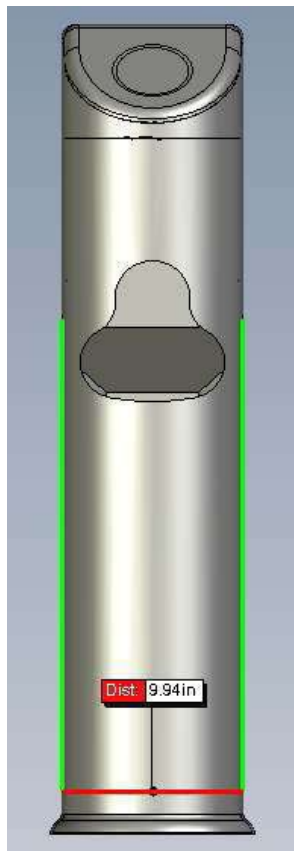

The Cleaning Station[®]

CLEAN YOUR WORLD

Product Dimensions

9.94" W

15.54" D

44.46" H

Clean Holdings

P.O. Box 869 · New Milford · CT · 06776