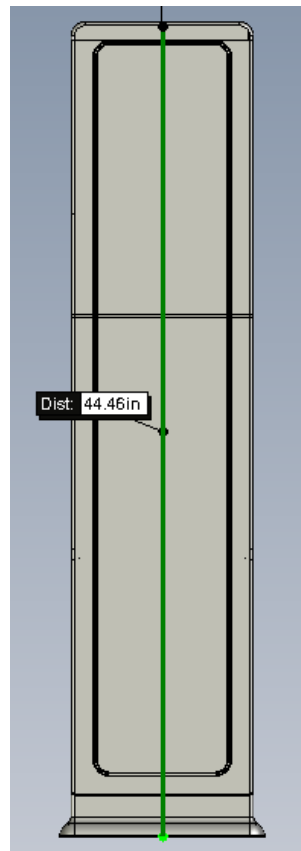

The Cleaning Station[®]

CLEAN YOUR WORLD

Product Dimensions

9.94" W

15.54" D

44.46" H

Clean Holdings

P.O. Box 869 · New Milford · CT · 06776