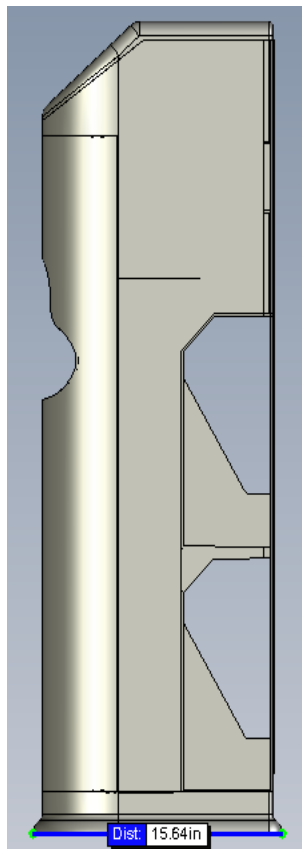

The Cleaning Station[®]

CLEAN YOUR WORLD

Product Dimensions

9.94" W

15.54" D

44.46" H

Clean Holdings

P.O. Box 869 · New Milford · CT · 06776