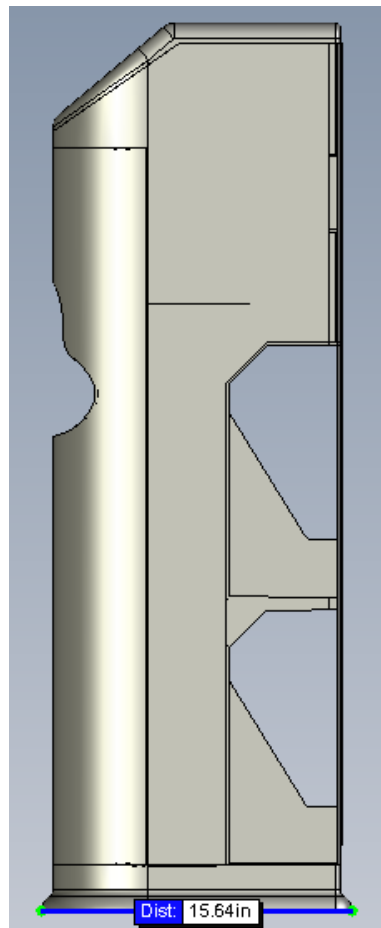

The Cleaning Station™

CLEAN YOUR WORLD

- **Product Dimensions**

9.94" W

15.64" D

44.46" H

Clean Holdings™ LLC

PO Box 869 • New Milford, CT 06776
888.426.0101 • 860.350.2470 • fax 860.350.2423
info@cleanholdings.com • www.cleanholdings.com