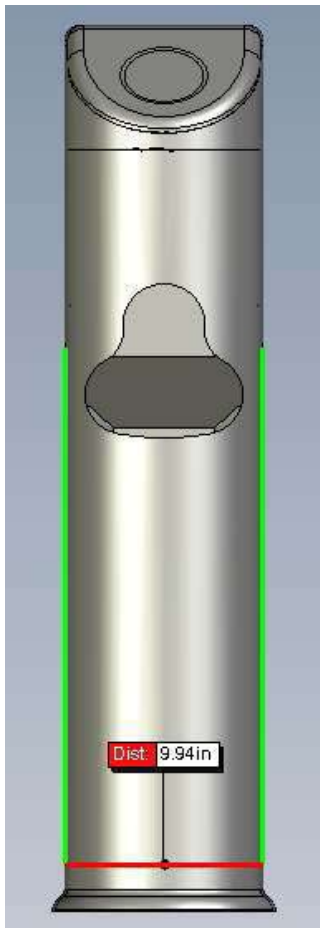

The Cleaning Station™

CLEAN YOUR WORLD

- **Product Dimensions**

9.94" W

15.64" D

44.46" H

Clean Holdings™ LLC

PO Box 869 • New Milford, CT 06776
888.426.0101 • 860.350.2470 • fax 860.350.2423
info@cleanholdings.com • www.cleanholdings.com