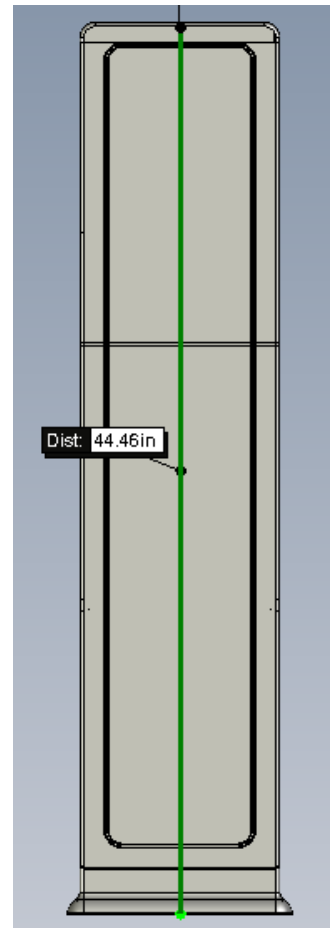

The Cleaning Station™

CLEAN YOUR WORLD

- **Product Dimensions**

9.94" W

15.64" D

44.46" H

Clean Holdings™ LLC

PO Box 869 • New Milford, CT 06776
888.426.0101 • 860.350.2470 • fax 860.350.2423
info@cleanholdings.com • www.cleanholdings.com